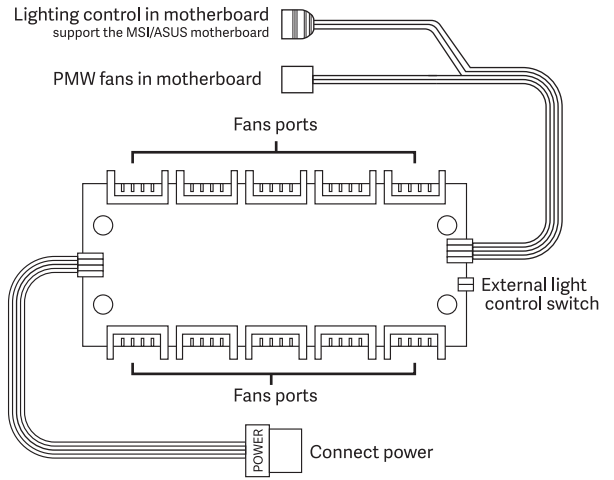

RGB CONTROLLER

FOR NFORTEC RGB FANS

Remote Controller

- OFF/ON Power ON/OFF
- MB sync Sync with motherboard
- MODE Mode +/-
- HOLD LED lighting pause/play
- FAN AUTO Motherboard PWM speed adjust mode
- FAN +/- Fan speed adjustment
- LED SPEED LED speed adjustment
- Lock this remote
- R G B Colors
- Q1 Q2 Q3 Q4 Q5 5 Default color modes

Control Box

GIGA motherboard sync cable

Use for GIGA motherboard only
connect next to the MSI/ASUS sync cable

more support at: www.nfortec.com