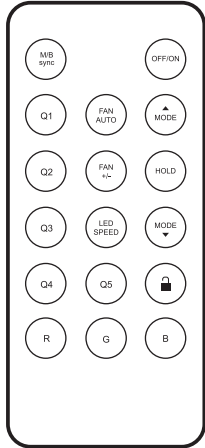

RGB CONTROLLER

FOR NFORTEC RGB FANS

Remote Controller

- OFF/ON Power ON/OFF
- MB sync Sync with motherboard
- MODE Mode +/-
- HOLD LED lighting pause/play
- FAN AUTO Motherboard PWM speed adjust mode
- FAN +/- Fan speed adjustment
- LED SPEED LED speed adjustment
- Lock this remote
- R G B Colors
- Q1 Q2 Q3 Q4 Q5 5 Default color modes

Control Box

GIGA motherboard sync cable

Use for GIGA motherboard only
connect next to the MSI/ASUS sync cable

more support at: www.nfortec.com