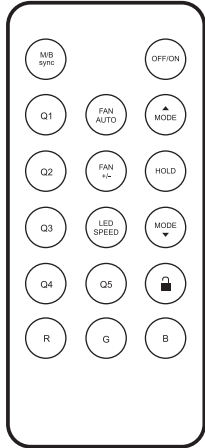

OBERON COMBO

QUICK GUIDE

Remote Controller

- OFF/ON Power ON/OFF
- M/B sync Sync with motherboard
- MODE Mode +/-
- HOLD LED lighting pause/play
- FAN AUTO Motherboard PWM speed adjust mode
- FAN +/- Fan speed adjustment
- LED SPEED LED speed adjustment
- Lock this remote
- R G B Colors
- Q1 Q2 Q3 Q4 Q5 5 Default color modes

Control Box

GIGA motherboard sync cable

Use for GIGA motherboard only
connect next to the MSI/ASUS sync cable

more support at: www.nfortec.com