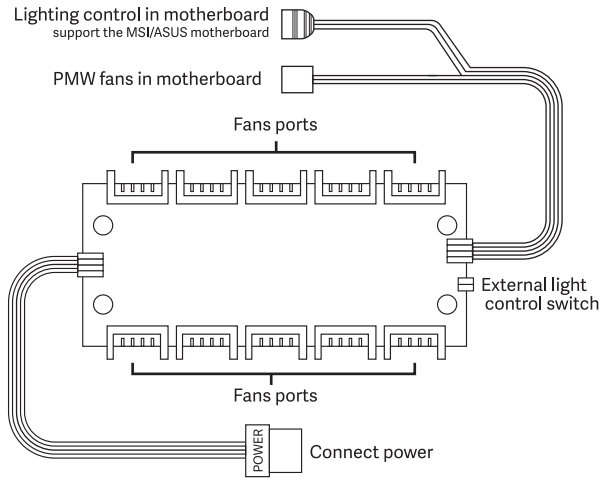

OBERON COMBO

QUICK GUIDE

Remote Controller

- OFF/ON Power ON/OFF
- M/B sync Sync with motherboard
- MODE Mode +/-
- HOLD LED lighting pause/play
- FAN AUTO Motherboard PWM speed adjust mode
- FAN +/- Fan speed adjustment
- LED SPEED LED speed adjustment
- Lock this remote
- R G B Colors
- Q1 Q2 Q3 Q4 Q5 5 Default color modes

Control Box

GIGA motherboard sync cable

Use for GIGA motherboard only
connect next to the MSI/ASUS sync cable

more support at: www.nfortec.com