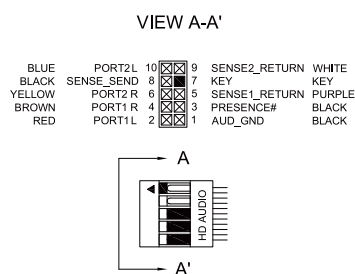

NFORTEC CARONTE

RGB GAMING CASE

USB 3.0 connector

S/W on/off

HD Audio connector

- 1 Right side panel
- 2 Front panel
- 3 Left side panel
- 4 SSD bracket
- 5 HDD/SSD mounting
- 6 USB 3.0*1
- 7 USB 2.0*2
- 8 Audio I/O
- 9 LED button
- 10 Reset button
- 11 Power button
- 12 Top fan position
- 13 Back fan position
- 14 PSU tray