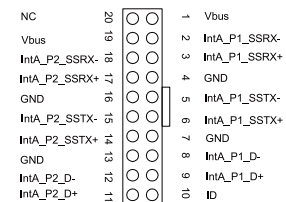

NFORTEC CARONTE

RGB GAMING CASE

USB 3.0 connector

S/W on/off

HD Audio connector

- 1 Right side panel
- 2 Front panel
- 3 Left side panel
- 4 SSD bracket
- 5 HDD/SSD mounting
- 6 USB 3.0*1
- 7 USB 2.0*2
- 8 Audio I/O
- 9 LED button
- 10 Reset button
- 11 Power button
- 12 Top fan position
- 13 Back fan position
- 14 PSU tray