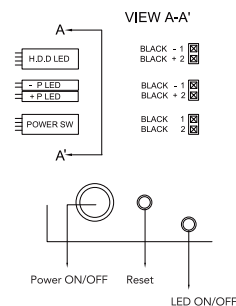

NFORTEC CARONTE

RGB GAMING CASE

USB 3.0 connector

S/W on/off

HD Audio connector

- 1 Right side panel
- 2 Front panel
- 3 Left side panel
- 4 SSD bracket
- 5 HDD/SSD mounting
- 6 USB 3.0*1
- 7 USB 2.0*2
- 8 Audio I/O
- 9 LED button
- 10 Reset button
- 11 Power button
- 12 Top fan position
- 13 Back fan position
- 14 PSU tray