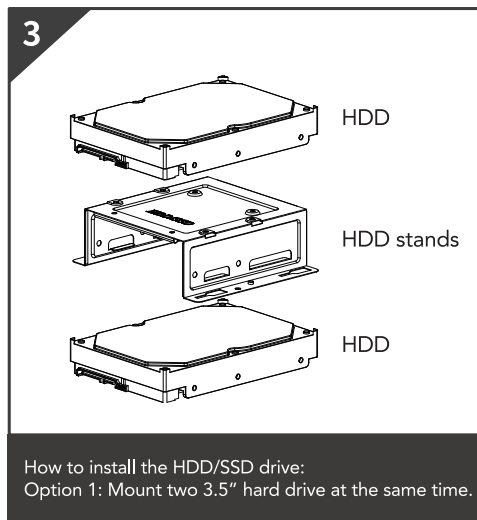

NFORTEC CARONTE

RGB GAMING CASE

USB 3.0 connector

S/W on/off

HD Audio connector

- 1 Right side panel
- 2 Front panel
- 3 Left side panel
- 4 SSD bracket
- 5 HDD/SSD mounting
- 6 USB 3.0*1
- 7 USB 2.0*2
- 8 Audio I/O
- 9 LED button
- 10 Reset button
- 11 Power button
- 12 Top fan position
- 13 Back fan position
- 14 PSU tray