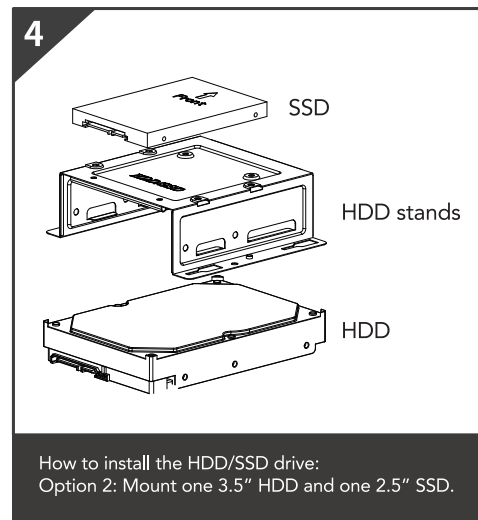

NFORTEC CARONTE

RGB GAMING CASE

USB 3.0 connector

S/W on/off

HD Audio connector

- 1 Right side panel
- 2 Front panel
- 3 Left side panel
- 4 SSD bracket
- 5 HDD/SSD mounting
- 6 USB 3.0*1
- 7 USB 2.0*2
- 8 Audio I/O
- 9 LED button
- 10 Reset button
- 11 Power button
- 12 Top fan position
- 13 Back fan position
- 14 PSU tray