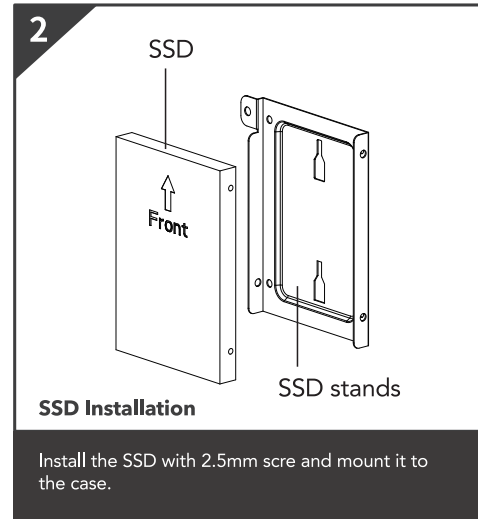

NFORTEC CARONTE

RGB GAMING CASE

USB 3.0 connector

S/W on/off

HD Audio connector

- 1 Right side panel
- 2 Front panel
- 3 Left side panel
- 4 SSD bracket
- 5 HDD/SSD mounting
- 6 USB 3.0*1
- 7 USB 2.0*2
- 8 Audio I/O
- 9 LED button
- 10 Reset button
- 11 Power button
- 12 Top fan position
- 13 Back fan position
- 14 PSU tray