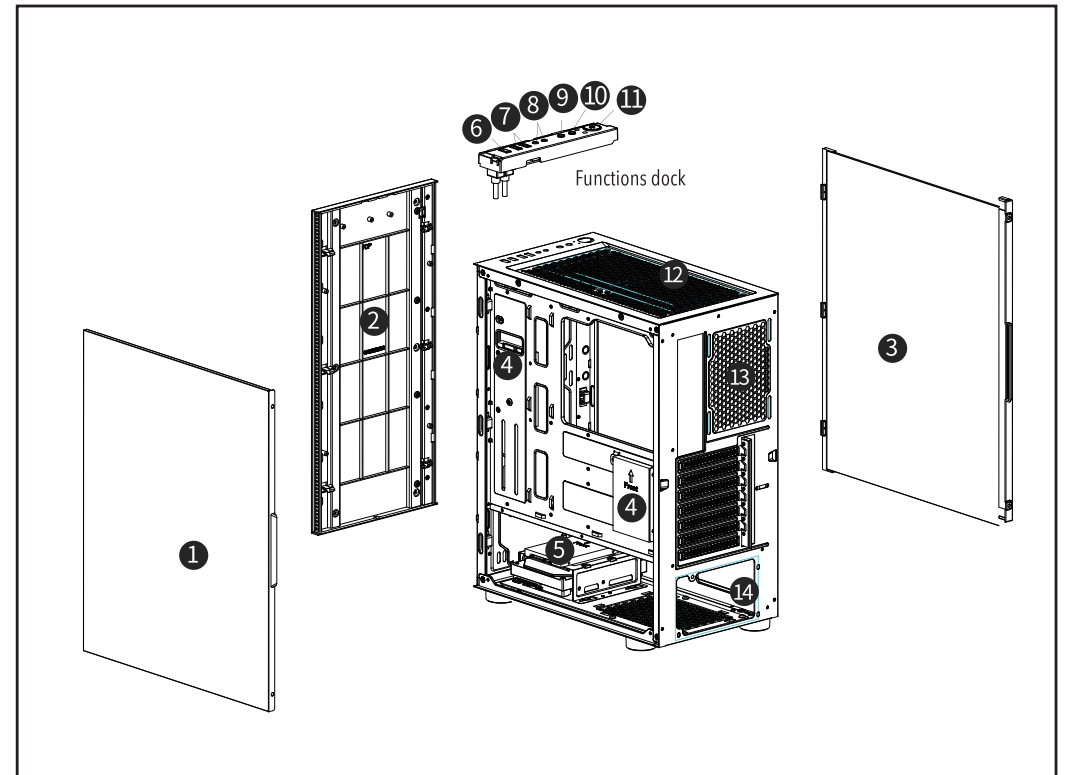

NFORTEC CARONTE

RGB GAMING CASE

USB 3.0 connector

S/W on/off

HD Audio connector

- 1 Right side panel
- 2 Front panel
- 3 Left side panel
- 4 SSD bracket
- 5 HDD/SSD mounting
- 6 USB 3.0*1
- 7 USB 2.0*2
- 8 Audio I/O
- 9 LED button
- 10 Reset button
- 11 Power button
- 12 Top fan position
- 13 Back fan position
- 14 PSU tray