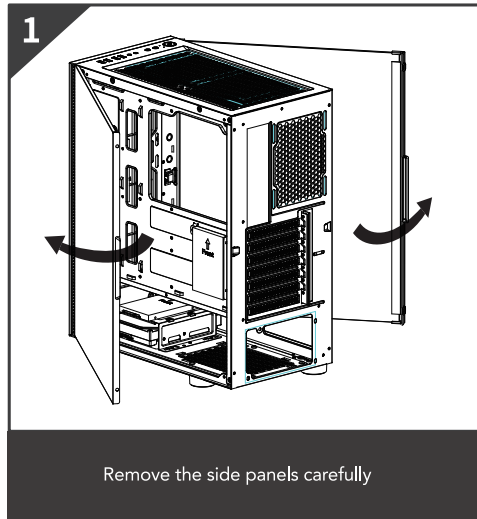

NFORTEC CARONTE

RGB GAMING CASE

USB 3.0 connector

S/W on/off

HD Audio connector

- 1 Right side panel
- 2 Front panel
- 3 Left side panel
- 4 SSD bracket
- 5 HDD/SSD mounting
- 6 USB 3.0*1
- 7 USB 2.0*2
- 8 Audio I/O
- 9 LED button
- 10 Reset button
- 11 Power button
- 12 Top fan position
- 13 Back fan position
- 14 PSU tray