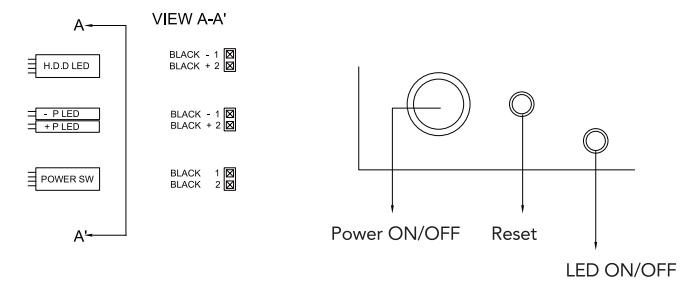

CARONTEPRO
 RGB GAMING CASE

- 1 Right side panel 2 Front panel 3 Left side panel 4 SSD bracket 5 HDD/SSD mounting
- 6 USB 3.0*1 7 USB 2.0*2 8 Audio I/O 9 LED button 10 Reset button
- 11 Power button 12 Top fan position 13 Back fan position 14 PSU tray

USB 3.0 connector

S/W on/off

HD Audio connector

Lights up Front Panel LED by connect SATA power to PSU

Control RGB Effect through the Panel LED button, Lighting Effect, Rainbow Effect, Breathing Effect, Single Color and total of 14 RGB Effect modes.