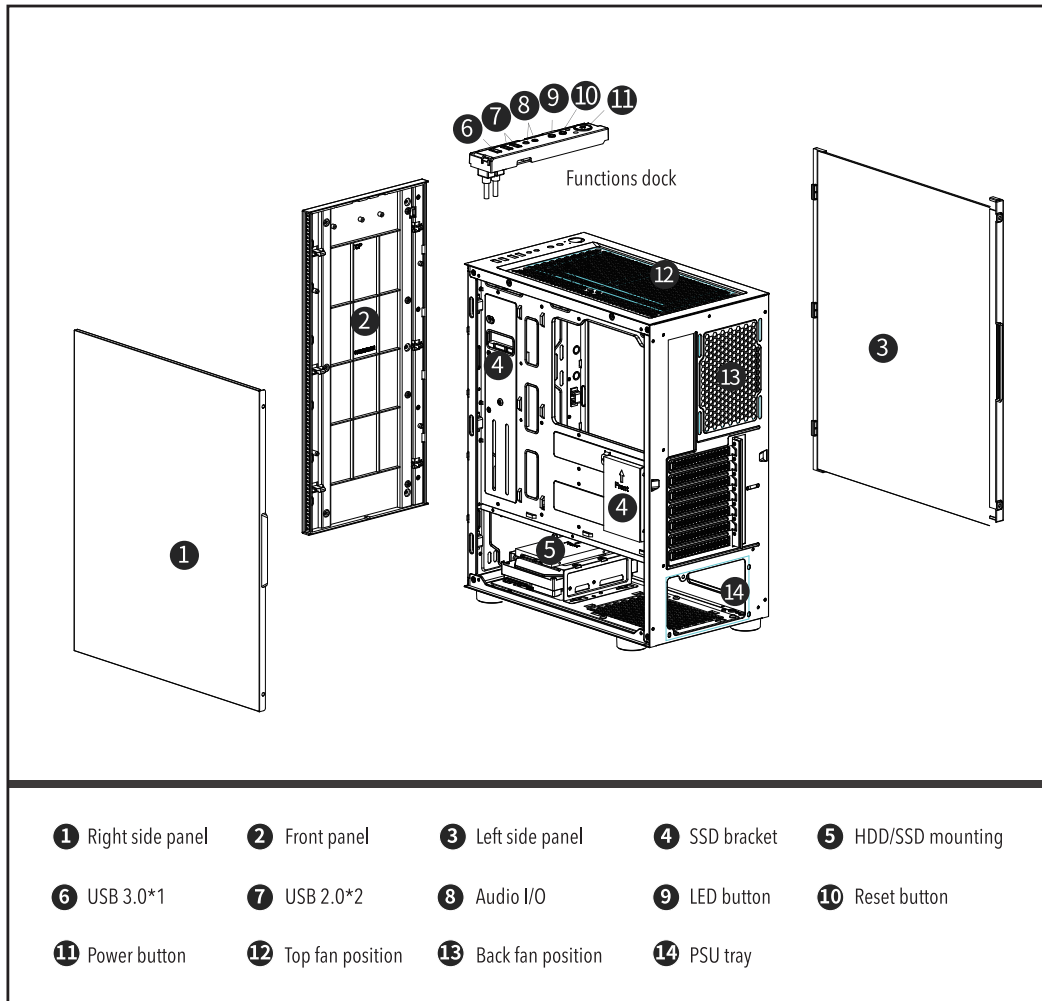

CARONTEPRO
 RGB GAMING CASE

- 1 Right side panel 2 Front panel 3 Left side panel 4 SSD bracket 5 HDD/SSD mounting
- 6 USB 3.0*1 7 USB 2.0*2 8 Audio I/O 9 LED button 10 Reset button
- 11 Power button 12 Top fan position 13 Back fan position 14 PSU tray

USB 3.0 connector

S/W on/off

HD Audio connector

Lights up Front Panel LED by connect SATA power to PSU

Control RGB Effect through the Panel LED button, Lighting Effect, Rainbow Effect, Breathing Effect, Single Color and total of 14 RGB Effect modes.