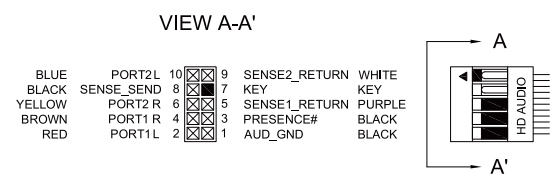

CARONTEPRO
 RGB GAMING CASE

- 1 Right side panel 2 Front panel 3 Left side panel 4 SSD bracket 5 HDD/SSD mounting
- 6 USB 3.0*1 7 USB 2.0*2 8 Audio I/O 9 LED button 10 Reset button
- 11 Power button 12 Top fan position 13 Back fan position 14 PSU tray

USB 3.0 connector

S/W on/off

HD Audio connector

Lights up Front Panel LED by connect SATA power to PSU

Control RGB Effect through the Panel LED button, Lighting Effect, Rainbow Effect, Breathing Effect, Single Color and total of 14 RGB Effect modes.