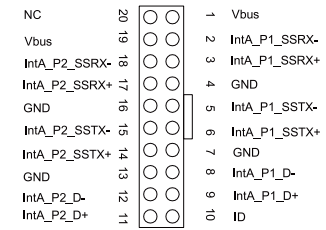

CARONTEPRO
 RGB GAMING CASE

- 1 Right side panel 2 Front panel 3 Left side panel 4 SSD bracket 5 HDD/SSD mounting
- 6 USB 3.0*1 7 USB 2.0*2 8 Audio I/O 9 LED button 10 Reset button
- 11 Power button 12 Top fan position 13 Back fan position 14 PSU tray

USB 3.0 connector

S/W on/off

HD Audio connector

Lights up Front Panel LED by connect SATA power to PSU

Control RGB Effect through the Panel LED button, Lighting Effect, Rainbow Effect, Breathing Effect, Single Color and total of 14 RGB Effect modes.